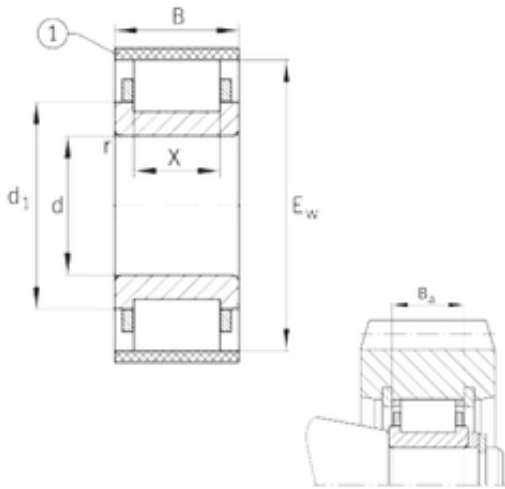

NACHI BEARINGS TRAINING INDUSTRY

FAG RN2328-E-MPBX cylindrical roller bearings

Bearing No. RN2328-E-MPBX

Size	140x264x102 mm
Bore Diameter	140 mm
Outer Diameter	264 mm
Width	102 mm
d	140 mm
Ew	264 mm
B	102 mm
Ba	97,7 mm
X	70 mm
d1	195,4 mm
r min.	4 mm
Weight	22,4 Kg
Basic dynamic load rating (C)	1210 kN
Basic static load rating (C0)	1400 kN

RN2328-E-MPBX Bearing 2D drawings and 3D CAD models