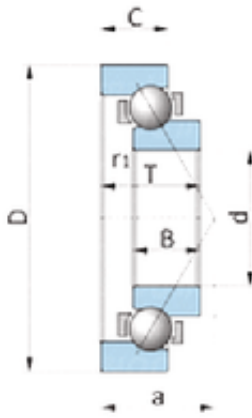

# NACHI BEARINGS TRAINING INDUSTRY

40,98 mm x 78 mm x 14,9 mm FAG  
F-239513.SKL-AM angular contact ball bearings

Bearing No. F-239513.SKL-AM

Size	40.98x78x17.5 mm
Bore Diameter	40,98 mm
Outer Diameter	78 mm
Width	17,5 mm
d	40,98 mm
D	78 mm
T	17,5 mm
B	14,9 mm
C	13,4 mm

F-239513.SKL-AM Bearing 2D drawings and 3D CAD models