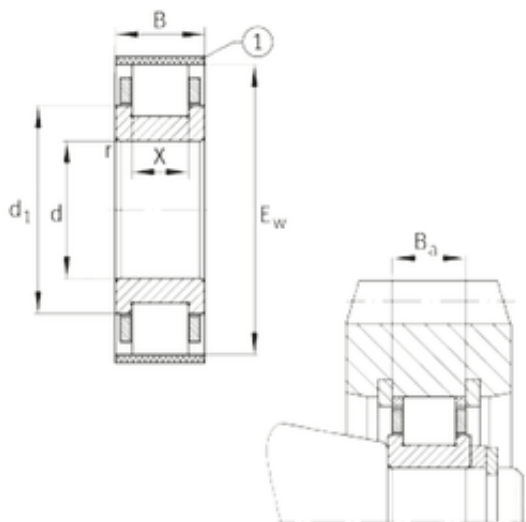

NACHI BEARINGS TRAINING INDUSTRY

FAG RN328-E-MPBX cylindrical roller bearings

Bearing No. RN328-E-MPBX

Size	140x264x62 mm
Bore Diameter	140 mm
Outer Diameter	264 mm
Width	62 mm
d	140 mm
Ew	264 mm
B	62 mm
Ba	57,7 mm
X	42 mm
d1	195,4 mm
r min.	4 mm
Weight	14,1 Kg
Basic dynamic load rating (C)	790 kN
Basic static load rating (C0)	800 kN

RN328-E-MPBX Bearing 2D drawings and 3D CAD models