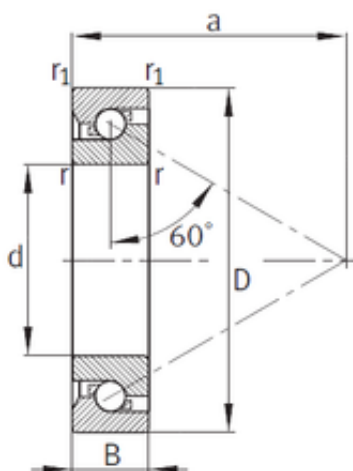

# NACHI BEARINGS TRAINING INDUSTRY

15 mm x 36 mm x 11 mm FAG 7602015-TVP  
thrust ball bearings

Bearing No. 7602015-TVP

Size	15x36x11 mm
Bore Diameter	15 mm
Outer Diameter	36 mm
Width	11 mm
d	15 mm
D	36 mm
B	11 mm
C	11 mm
Angle ( ° )	60 °
a	27,5 mm
r min.	0,6 mm
r1 min.	0,6 mm
Da	30 mm
da	20,5 mm
Weight	0,052 Kg
Basic dynamic load rating (C)	13,1 kN
Basic static load rating (C0)	24,7 kN

7602015-TVP Bearing 2D drawings and 3D CAD models