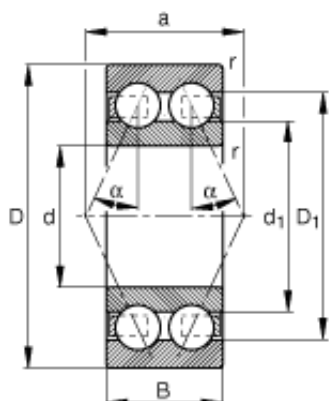

NACHI BEARINGS TRAINING INDUSTRY

15 mm x 32 mm x 13 mm FAG 3002-B-TVH
angular contact ball bearings

Bearing No. 3002-B-TVH

Size	15x32x13 mm
Bore Diameter	15 mm
Outer Diameter	32 mm
Width	13 mm
d	15 mm
D	32 mm
B	13 mm
a	14,8 mm
$D_{a \max}$	30 mm
d_1	20,4 mm
$d_{a \min}$	17 mm
$r_{a \max}$	0,3 mm
r_{\min}	0,3 mm
	25 ° / Angle
m	0,036 kg / Weight
C_r	8600 N / Dynamic load rating (radial)
C_{0r}	5400 N / Static load rating (radial)
C_{ur}	275 N / radial Fatigue limit load
n_G	17800 1/min / Limiting speed

3002-B-TVH Bearing 2D drawings and 3D CAD models