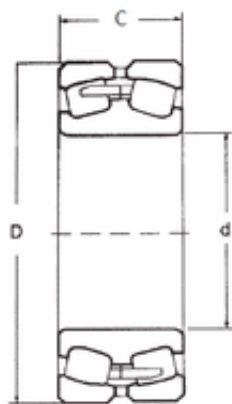

## NACHI BEARINGS TRAINING INDUSTRY

140 mm x 300 mm x 102 mm FBJ 22328  
spherical roller bearings

Bearing No. 22328

|                               |                |
|-------------------------------|----------------|
| Size                          | 140x300x102 mm |
| Bore Diameter                 | 140 mm         |
| Outer Diameter                | 300 mm         |
| Width                         | 102 mm         |
| d                             | 140 mm         |
| D                             | 300 mm         |
| B                             | 102 mm         |
| C                             | 102 mm         |
| Weight                        | 34,84 Kg       |
| Basic dynamic load rating (C) | 907,5 kN       |
| Basic static load rating (C0) | 1340 kN        |
| (Grease) Lubrication Speed    | 900 r/min      |

22328 Bearing 2D drawings and 3D CAD models