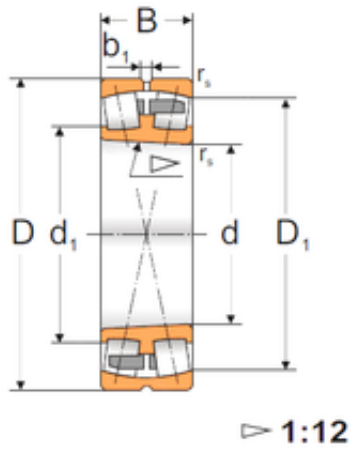

NACHI BEARINGS TRAINING INDUSTRY

130 mm x 280 mm x 93 mm FBJ 22326K
spherical roller bearings

Bearing No. 22326K

Size	130x280x93 mm
Bore Diameter	130 mm
Outer Diameter	280 mm
Width	93 mm
d	130 mm
D	280 mm
B	93 mm
C	93 mm
Weight	28,13 Kg
Basic dynamic load rating (C)	794,2 kN
Basic static load rating (C0)	1140 kN
(Grease) Lubrication Speed	950 r/min

22326K Bearing 2D drawings and 3D CAD models