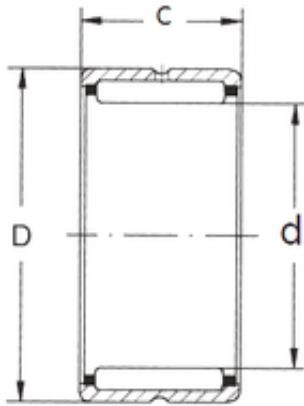

NACHI BEARINGS TRAINING INDUSTRY

FBJ NK85/25 needle roller bearings

Bearing No. NK85/25

Size	85x105x25 mm
Bore Diameter	85 mm
Outer Diameter	105 mm
Width	25 mm
d	85 mm
D	105 mm
C	25 mm
Weight	0,404 Kg
Basic dynamic load rating (C)	70,5 kN
Basic static load rating (C0)	123 kN
(Grease) Lubrication Speed	3100 r/min

NK85/25 Bearing 2D drawings and 3D CAD models