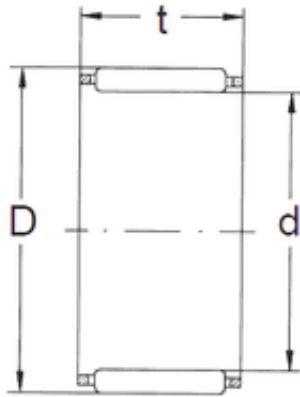

NACHI BEARINGS TRAINING INDUSTRY

FBJ K8X12X13 needle roller bearings

Bearing No. K8X12X13

Size	8x12x13 mm
Bore Diameter	8 mm
Outer Diameter	12 mm
Width	13 mm
d	8 mm
D	12 mm
T	13 mm
Weight	0,0036 Kg
Basic dynamic load rating (C)	5,6 kN
Basic static load rating (C0)	5,3 kN
(Grease) Lubrication Speed	21000 r/min

K8X12X13 Bearing 2D drawings and 3D CAD models