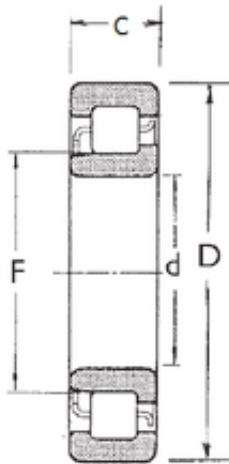

# NACHI BEARINGS TRAINING INDUSTRY

45 mm x 85 mm x 19 mm FBJ NJ209 cylindrical roller bearings

Bearing No. NJ209

Size	45x85x19 mm
Bore Diameter	45 mm
Outer Diameter	85 mm
Width	19 mm
d	45 mm
F	55 mm
D	85 mm
B	19 mm
C	19 mm
Weight	0,438 Kg
Basic dynamic load rating (C)	46 kN
Basic static load rating (C0)	47 kN
(Grease) Lubrication Speed	7500 r/min

NJ209 Bearing 2D drawings and 3D CAD models