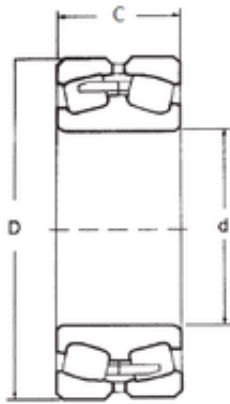

NACHI BEARINGS TRAINING INDUSTRY

65 mm x 140 mm x 48 mm FBJ 22313 spherical roller bearings

Bearing No. 22313

Size	65x140x48 mm
Bore Diameter	65 mm
Outer Diameter	140 mm
Width	48 mm
d	65 mm
D	140 mm
B	48 mm
C	48 mm
Weight	3,494 Kg
Basic dynamic load rating (C)	206,8 kN
Basic static load rating (C0)	252 kN
(Grease) Lubrication Speed	2400 r/min

22313 Bearing 2D drawings and 3D CAD models