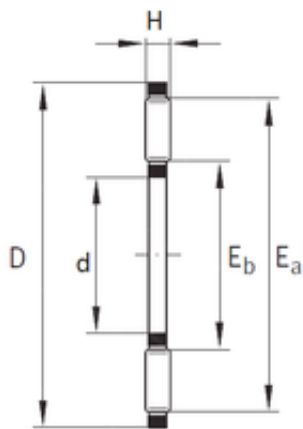

NACHI BEARINGS TRAINING INDUSTRY

INA AXK400X430X5 needle roller bearings

Bearing No. AXK400X430X5

Size	400x430x5 mm
Bore Diameter	400 mm
Outer Diameter	430 mm
Width	5 mm
d	400 mm
D	430 mm
H	5 mm
Ea	428 mm
Eb	402 mm
Weight	360 Kg
Basic dynamic load rating (C)	124 kN
Basic static load rating (C0)	1030 kN
Fatigue load limit (Pu)	69 000
Category	Bearings
Inventory	0.0
Manufacturer Name	SCHAEFFLER GROUP
Minimum Buy Quantity	N/A
Weight / Kilogram	1.3
EAN	4012802696868
Product Group	B04144

AXK400X430X5 Bearing 2D drawings and 3D CAD models