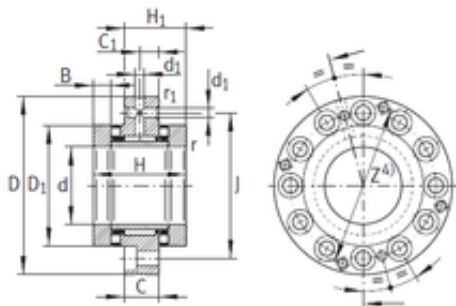

NACHI BEARINGS TRAINING INDUSTRY

65 mm x 155 mm x 17,5 mm INA
ZARF65155-TV complex bearings

Bearing No. ZARF65155-TV

Size	65x155x22.5 mm
Bore Diameter	65 mm
Outer Diameter	155 mm
Width	22,5 mm
d	65 mm
D	155 mm
C	22,5 mm
H	82 mm
d1	6 mm
r min.	0,3 mm
r1 min.	0,6 mm
B	17,5 mm
C1	12,5 mm
D1	110 mm
H1	51 mm
J	128 mm
da min.	97 mm
Da max.	111 mm
Weight	5,1 Kg
Dynamic load rating radial (C)	54 kN
Dynamic load rating axial (C)	172 kN
Static load rating radial (C0)	104 kN
Static load rating axial (C0)	500 kN
(Grease) Lubrication Speed	900 r/min

ZARF65155-TV Bearing 2D drawings and 3D CAD models

NACHI BEARINGS TRAINING INDUSTRY

Category	Ball Bearings
Inventory	0.0
Manufacturer Name	SCHAEFFLER GROUP
Minimum Buy Quantity	N/A
Weight / Kilogram	6.107
Product Group	B00234