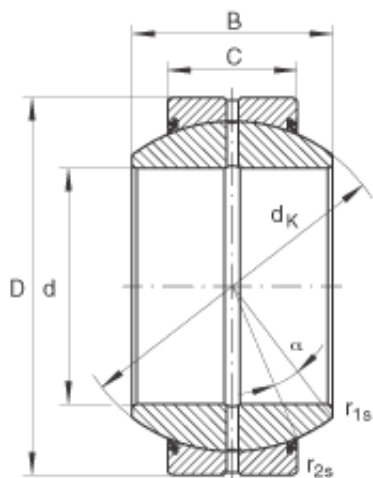

NACHI BEARINGS TRAINING INDUSTRY

INA GE160-FO-2RS plain bearings

Bearing No. GE160-FO-2RS

Size	160x260x135 mm
Bore Diameter	160 mm
Outer Diameter	260 mm
Width	135 mm
C	80 mm
$D_{a \min}$	219 mm
$d_{a \max}$	180 mm
d_K	225 mm
$r_{1s \min}$	1 mm
$r_{2s \min}$	1,1 mm
alf (°)	16
Weight (kg)	24,7
C_r (N)	1530000
C_{Or} (N)	7650000
Category	Bearings
Inventory	0.0
Manufacturer Name	SCHAEFFLER GROUP
Minimum Buy Quantity	N/A
Weight / Kilogram	0
EAN	4012802038279
Product Group	B04264

GE160-FO-2RS Bearing 2D drawings and 3D CAD models