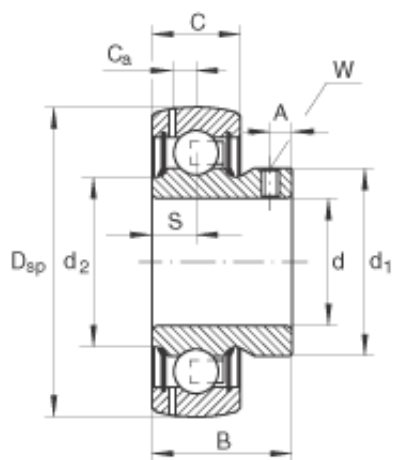

NACHI BEARINGS TRAINING INDUSTRY

INA GAY15-NPP-B-FA164 deep groove ball bearings

Bearing No. GAY15-NPP-B-FA164

Size	15x40x22 mm
Bore Diameter	15 mm
Outer Diameter	40 mm
Width	22 mm
d	15 mm
D _{SP}	40 mm
B	22 mm
A	4 mm
C	12 mm
C _a	3,4 mm
d ₁	23,9 mm
d ₂	22,9 mm
S	6 mm
W	2,5 mm
m	0,09 kg / Weight
C _r	9800 N / Dynamic load rating (radial)
C _{0r}	4750 N / Static load rating (radial)

GAY15-NPP-B-FA164 Bearing 2D drawings and 3D CAD models