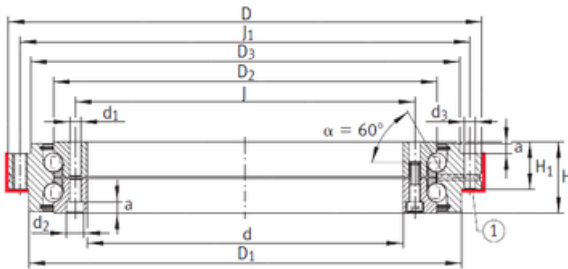

# NACHI BEARINGS TRAINING INDUSTRY

ZKLDF150 Bearing 2D drawings and 3D CAD models

## INA ZKLDF150 angular contact ball bearings

Bearing No. ZKLDF150

Size	150x240x40 mm
Bore Diameter	150 mm
Outer Diameter	240 mm
Width	40 mm
d	150 mm
D	240 mm
H	40 mm
a	6,2 mm
d1	7 mm
d2	11 mm
d3	7 mm
D1	214 mm
D2	188 mm
D3	211 mm
H1	26 mm
J	165 mm
J1	225 mm
Weight	7,5 Kg
Dynamic load rating axial (C)	81 kN
Static load rating axial (C0)	380 kN
Category	Bearings
Inventory	0.0
Manufacturer Name	SCHAEFFLER GROUP
Minimum Buy Quantity	N/A
Weight / Kilogram	6.586
Product Group	B00234