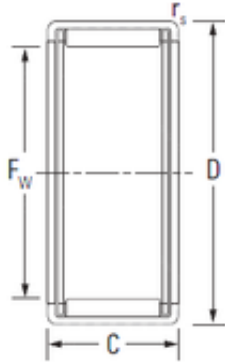

NACHI BEARINGS TRAINING INDUSTRY

INA F-224662 needle roller bearings

Bearing No. F-224662

Size	5x10x10 mm
Bore Diameter	5 mm
Outer Diameter	10 mm
Width	10 mm
d	5 mm
D	10 mm
C	10 mm

F-224662 Bearing 2D drawings and 3D CAD models