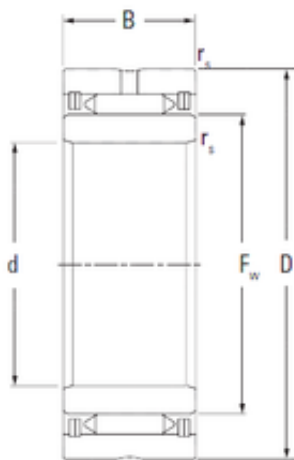

# NACHI BEARINGS TRAINING INDUSTRY

125 mm x 165 mm x 34 mm KOYO NA2125  
needle roller bearings

Bearing No. NA2125

Size	125x165x34 mm
Bore Diameter	125 mm
Outer Diameter	165 mm
Width	34 mm
d	125 mm
Fw	143,5 mm
D	165 mm
B	34 mm
r5 min.	1,35 mm
Weight	1,218 Kg
Basic dynamic load rating (C)	145 kN
Basic static load rating (C0)	410 kN
(Grease) Lubrication Speed	1800 r/min
Category	Bearings
Inventory	0.0
Manufacturer Name	KOYO
Minimum Buy Quantity	N/A
Weight / Kilogram	0
Product Group	B04144

NA2125 Bearing 2D drawings and 3D CAD models