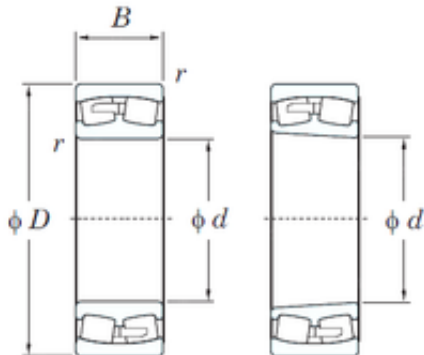

# NACHI BEARINGS TRAINING INDUSTRY

800 mm x 1060 mm x 195 mm KOYO 239/800R spherical roller bearings

Bearing No. 239/800R

Size	800x1060x195 mm
Bore Diameter	800 mm
Outer Diameter	1060 mm
Width	195 mm
d	800 mm
D	1060 mm
B	195 mm
C	195 mm
r min.	6 mm
Weight	480 Kg
Basic dynamic load rating (C)	5930 kN
Basic static load rating (C0)	15200 kN
Calculation factor (e)	0.17
Calculation factor (Y0)	3.93
Calculation factor (Y1)	4.02

239/800R Bearing 2D drawings and 3D CAD models