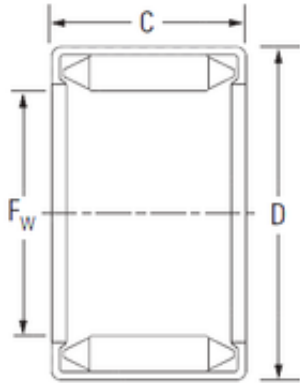

## KOYO DL 50 18 needle roller bearings

Bearing No. DL 50 18

|                               |             |
|-------------------------------|-------------|
| Size                          | 50x58x18 mm |
| Bore Diameter                 | 50 mm       |
| Outer Diameter                | 58 mm       |
| Width                         | 18 mm       |
| Fw                            | 50 mm       |
| D                             | 58 mm       |
| C                             | 18 mm       |
| Weight                        | 0.071 Kg    |
| Basic dynamic load rating (C) | 36.50 kN    |

DL 50 18 Bearing 2D drawings and 3D CAD models