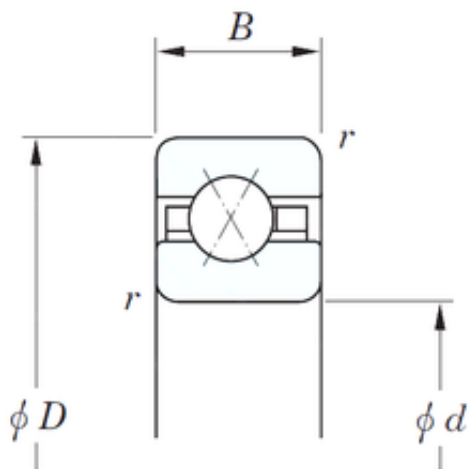

NACHI BEARINGS TRAINING INDUSTRY

406,4 mm x 457,2 mm x 25,4 mm KOYO
KGX160 angular contact ball bearings

Bearing No. KGX160

Size	406.4x457.2x25.4 mm
Bore Diameter	406,4 mm
Outer Diameter	457,2 mm
Width	25,4 mm
d	406,4 mm
D	457,2 mm
B	25,4 mm
C	25,4 mm
r	2 mm
Weight	5,58 Kg
Basic dynamic load rating (C)	60,3 kN
Bearing No.	KGX160
r(min)	2
Cr	60.3
C0r	109
Mass(kg)	5.58

KGX160 Bearing 2D drawings and 3D CAD models