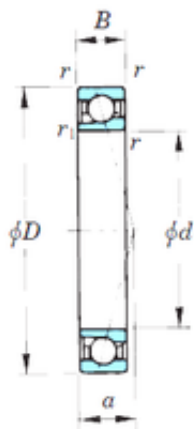

NACHI BEARINGS TRAINING INDUSTRY

12 mm x 24 mm x 6 mm KOYO 7901CPA
angular contact ball bearings

Bearing No. 7901CPA

Size	12x24x6 mm
Bore Diameter	12 mm
Outer Diameter	24 mm
Width	6 mm
d	12 mm
D	24 mm
B	6 mm
C	6 mm
Angle (°)	15 °
a	5,4 mm
r min.	0,3 mm
r1 min.	0,15 mm
Weight	0,01 Kg
Basic dynamic load rating (C)	3,2 kN
Basic static load rating (C0)	1,7 kN
(Grease) Lubrication Speed	53 000 r/min
(Oil) Lubrication Speed	81 000 r/min

7901CPA Bearing 2D drawings and 3D CAD models