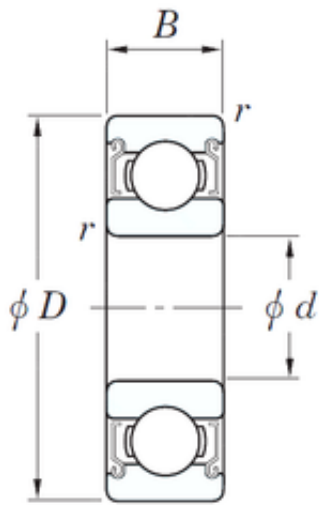

NACHI BEARINGS TRAINING INDUSTRY

5 mm x 14 mm x 5 mm KOYO SE 605
ZZSTPRB deep groove ball bearings

Bearing No. SE 605 ZZSTPRB

Size	5x14x5 mm
Bore Diameter	5 mm
Outer Diameter	14 mm
Width	5 mm
d	5 mm
D	14 mm
B	5 mm
C	5 mm

SE 605 ZZSTPRB Bearing 2D drawings and 3D CAD models