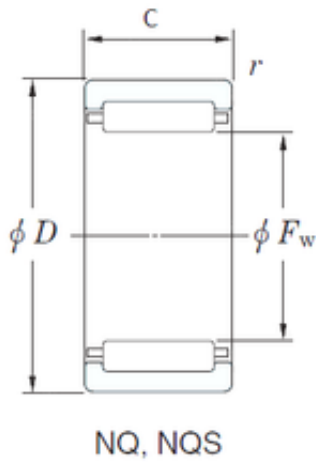

NACHI BEARINGS TRAINING INDUSTRY

KOYO 20NQ3315D needle roller bearings

Bearing No. 20NQ3315D

Size	20x33x15 mm
Bore Diameter	20 mm
Outer Diameter	33 mm
Width	15 mm
Fw	20 mm
D	33 mm
C	15 mm
r min.	0.6 mm
Weight	0.052 Kg
Basic dynamic load rating (C)	14.0 kN
Basic static load rating (C0)	16.9 kN

20NQ3315D Bearing 2D drawings and 3D CAD models