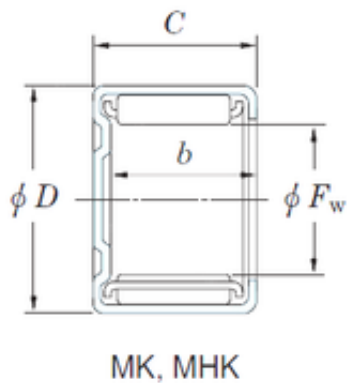

## KOYO MHK13121 needle roller bearings

Bearing No. MHK13121

|                               |                         |
|-------------------------------|-------------------------|
| Size                          | 20.638x28.575x19.050 mm |
| Bore Diameter                 | 20.638 mm               |
| Outer Diameter                | 28.575 mm               |
| Width                         | 19.050 mm               |
| Fw                            | 20.638 mm               |
| D                             | 28.575 mm               |
| C                             | 19.050 mm               |
| b                             | 16.0 mm                 |
| Weight                        | 0,032 Kg                |
| Basic dynamic load rating (C) | 15.6 kN                 |
| Basic static load rating (C0) | 21.7 kN                 |