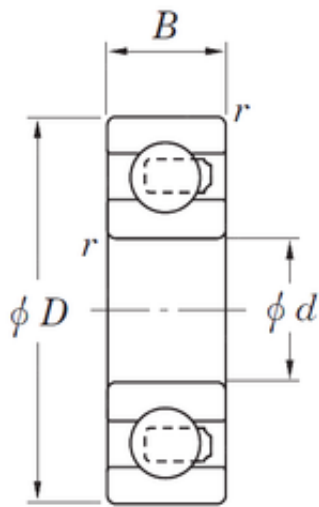

# NACHI BEARINGS TRAINING INDUSTRY

20 mm x 47 mm x 14 mm KOYO  
3NC6204MD4 deep groove ball bearings

Bearing No. 3NC6204MD4

Size	20x47x14 mm
Bore Diameter	20 mm
Outer Diameter	47 mm
Width	14 mm
d	20 mm
D	47 mm
B	14 mm
C	14 mm
r	1 mm

3NC6204MD4 Bearing 2D drawings and 3D CAD models