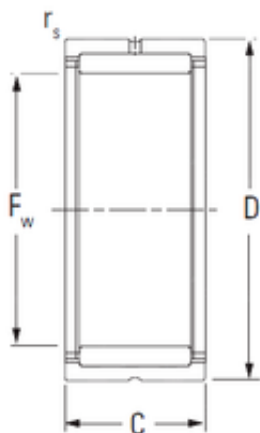

NACHI BEARINGS TRAINING INDUSTRY

KOYO NK42/30 needle roller bearings

Bearing No. NK42/30

Size	42x52x30 mm
Bore Diameter	42 mm
Outer Diameter	52 mm
Width	30 mm
F _w	42 mm
D	52 mm
C	30 mm
r ₅ min.	0,3 mm
Weight	0,141 Kg
Basic dynamic load rating (C)	40,7 kN
Basic static load rating (C ₀)	83,5 kN
(Grease) Lubrication Speed	6600 r/min
Bearing No.	NK42/30
r _s (min)	0.3
C _r	40.7
C _{0r}	83.5
C _u	13.0
Grease lub.	6600
Oil lub.	10000
(Refer.) Mass(kg)	0.141

NK42/30 Bearing 2D drawings and 3D CAD models