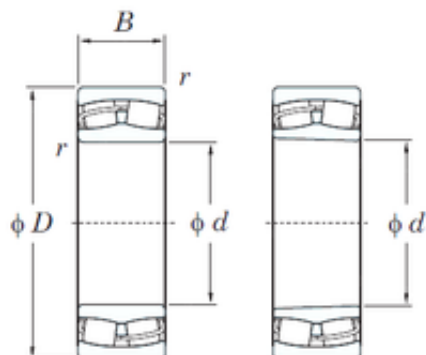

NACHI BEARINGS TRAINING INDUSTRY

45 mm x 100 mm x 36 mm KOYO 22309RHR spherical roller bearings

Bearing No. 22309RHR

Size	45x100x36 mm
Bore Diameter	45 mm
Outer Diameter	100 mm
Width	36 mm
d	45 mm
D	100 mm
B	36 mm
C	36 mm
r min.	1,5 mm
da min.	53,5 mm
Da max.	91,5 mm
ra max.	1,5 mm
Weight	1,42 Kg
Basic dynamic load rating (C)	166 kN
Basic static load rating (C0)	183 kN
(Grease) Lubrication Speed	3700 r/min
(Oil) Lubrication Speed	4900 r/min
Calculation factor (e)	0,37
Calculation factor (Y0)	1,79
Calculation factor (Y1)	1,83

22309RHR Bearing 2D drawings and 3D CAD models