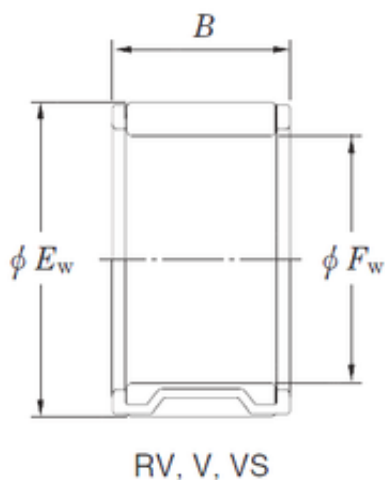

NACHI BEARINGS TRAINING INDUSTRY

KOYO RV203015 needle roller bearings

Bearing No. RV203015

Size	20x30x15 mm
Bore Diameter	20 mm
Outer Diameter	30 mm
Width	15 mm
Fw	20 mm
Ew	30 mm
B	15 mm
Weight	0,03 Kg
Basic dynamic load rating (C)	18,2 kN
Basic static load rating (C0)	17,1 kN

RV203015 Bearing 2D drawings and 3D CAD models