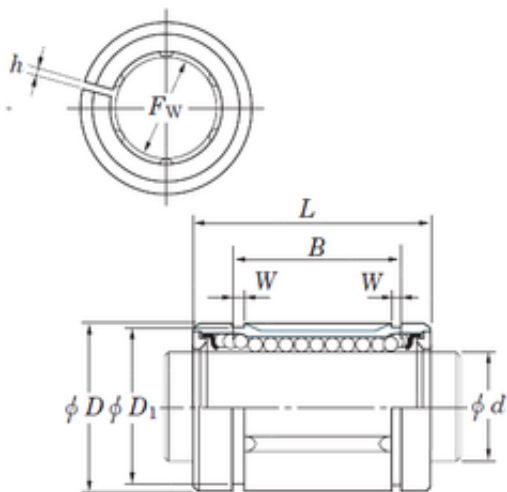

NACHI BEARINGS TRAINING INDUSTRY

KOYO SDE12AJ linear bearings

Bearing No. SDE12AJ

Size	12x22x22.9 mm
Bore Diameter	12 mm
Outer Diameter	22 mm
Width	22,9 mm
Fw	12 mm
D	22 mm
h	1,5 mm
B	22,9 mm
D1	21 mm
L	32 mm
W	1,3 mm
Weight	0,042 Kg
Basic dynamic load rating (C)	289 kN

SDE12AJ Bearing 2D drawings and 3D CAD models