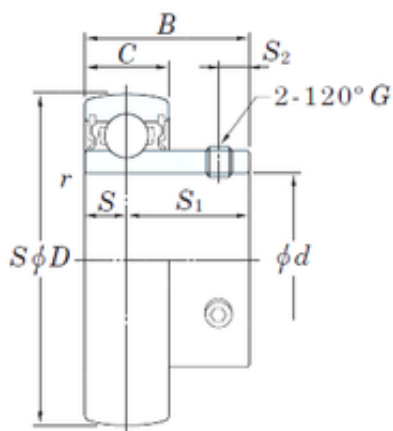

# NACHI BEARINGS TRAINING INDUSTRY

17 mm x 35 mm x 17,5 mm KOYO SU003 deep groove ball bearings

Bearing No. SU003

Size	17x35x17.5 mm
Bore Diameter	17 mm
Outer Diameter	35 mm
Width	17,5 mm
d	17 mm
D	35 mm
B	17,5 mm
C	10 mm
S1	11,5 mm
r min.	0,3 mm
S	6 mm
S2	3,3 mm
Thread (G)	M4 × 0,5
Weight	0,05 Kg
Basic dynamic load rating (C)	6 kN
Basic static load rating (C0)	3,25 kN

SU003 Bearing 2D drawings and 3D CAD models