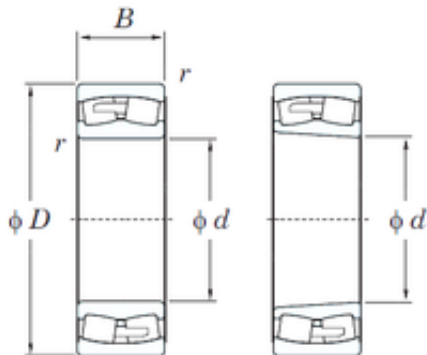

NACHI BEARINGS TRAINING INDUSTRY

300 mm x 500 mm x 160 mm KOYO 23160RHAK spherical roller bearings

Bearing No. 23160RHAK

Size	300x500x160 mm
Bore Diameter	300 mm
Outer Diameter	500 mm
Width	160 mm
d	300 mm
D	500 mm
B	160 mm
C	160 mm
r min.	5 mm
da min.	322 mm
Da max.	478 mm
ra max.	4 mm
Weight	119 Kg
Basic dynamic load rating (C)	2730 kN
Basic static load rating (C0)	4970 kN
(Grease) Lubrication Speed	580 r/min
(Oil) Lubrication Speed	780 r/min
Calculation factor (e)	0,31
Calculation factor (Y0)	2,13
Calculation factor (Y1)	2,18

23160RHAK Bearing 2D drawings and 3D CAD models