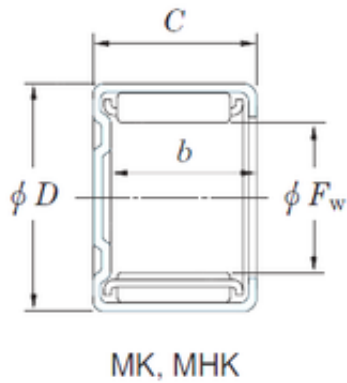

## KOYO MK22121 needle roller bearings

Bearing No. MK22121

Size	34.925x41.275x19.050 mm
Bore Diameter	34.925 mm
Outer Diameter	41.275 mm
Width	19.050 mm
Fw	34.925 mm
D	41.275 mm
C	19.050 mm
b	16.5 mm
Weight	0,041 Kg
Basic dynamic load rating (C)	19.5 kN
Basic static load rating (C0)	41.9 kN