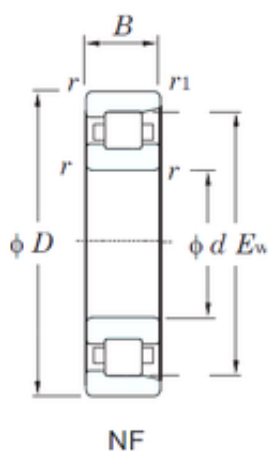

# NACHI BEARINGS TRAINING INDUSTRY

60 mm x 130 mm x 31 mm KOYO NF312  
cylindrical roller bearings

Bearing No. NF312

Size	60x130x31 mm
Bore Diameter	60 mm
Outer Diameter	130 mm
Width	31 mm
d	60 mm
D	130 mm
Ew	113 mm
B	31 mm
C	31 mm
r min.	2.1 mm
r1 min.	2.1 mm
Weight	1.83 Kg
Basic dynamic load rating (C)	124 kN
Basic static load rating (C0)	126 kN
(Grease) Lubrication Speed	4700 r/min
Bearing No.	NF312
r(min)	2.1
r1(min)	2.1
Cr	155
C0r	126
Cu	17.3
Grease lub.	4700
Oil lub.	6300
Fw	-
d1	-