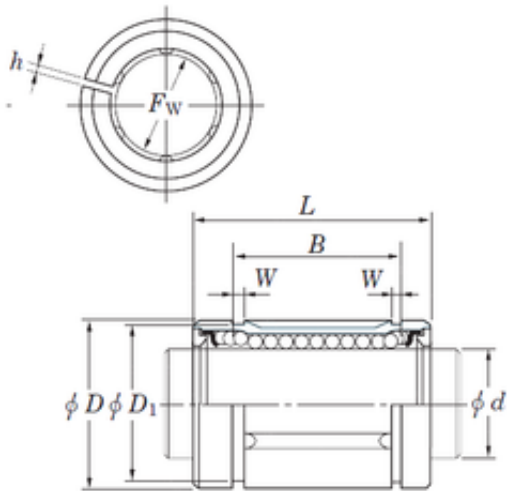

NACHI BEARINGS TRAINING INDUSTRY

KOYO SDM25AJ linear bearings

Bearing No. SDM25AJ

Size	25x40x41 mm
Bore Diameter	25 mm
Outer Diameter	40 mm
Width	41 mm
Fw	25 mm
D	40 mm
h	2 mm
B	41 mm
D1	38 mm
L	59 mm
W	1,85 mm
Weight	0,2 Kg
Basic dynamic load rating (C)	1130 kN

SDM25AJ Bearing 2D drawings and 3D CAD models