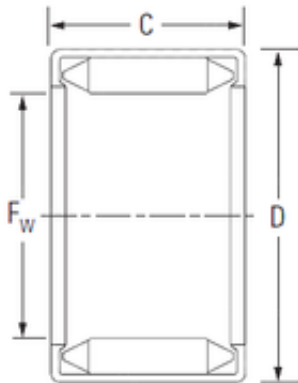

## KOYO BM2526 needle roller bearings

Bearing No. BM2526

Size	25x32x26 mm
Bore Diameter	25 mm
Outer Diameter	32 mm
Width	26 mm
Fw	25 mm
D	32 mm
C	26 mm
Weight	0,048 Kg
Basic dynamic load rating (C)	30,9 kN
Basic static load rating (C0)	72,4 kN

BM2526 Bearing 2D drawings and 3D CAD models