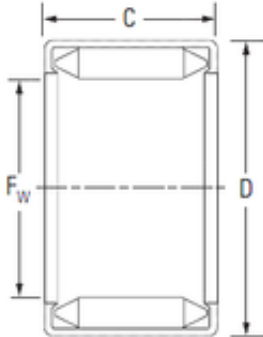

NACHI BEARINGS TRAINING INDUSTRY

KOYO B3216 needle roller bearings

Bearing No. B3216

Size	50.8x60.325x25.4 mm
Bore Diameter	50,8 mm
Outer Diameter	60,325 mm
Width	25,4 mm
Fw	50,8 mm
D	60,325 mm
C	25,4 mm
Weight	0,121 Kg
Basic dynamic load rating (C)	48,5 kN
Basic static load rating (C0)	130 kN

B3216 Bearing 2D drawings and 3D CAD models