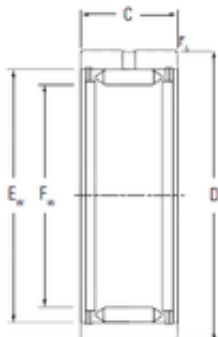

NACHI BEARINGS TRAINING INDUSTRY

KOYO RNA2080 needle roller bearings

Bearing No. RNA2080

Size	96x115x32 mm
Bore Diameter	96 mm
Outer Diameter	115 mm
Width	32 mm
Fw	96 mm
D	115 mm
Ew	103 mm
C	32 mm
r5 min.	0,85 mm
Weight	0,694 Kg
Basic dynamic load rating (C)	110 kN
Basic static load rating (C0)	275 kN
(Grease) Lubrication Speed	2600 r/min
Category	Bearings
Inventory	0.0
Manufacturer Name	KOYO
Minimum Buy Quantity	N/A
Weight / Kilogram	0
Product Group	B04144

RNA2080 Bearing 2D drawings and 3D CAD models