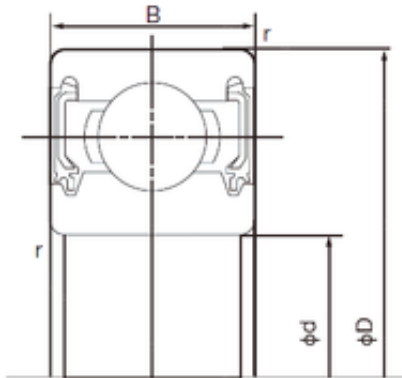

NACHI BEARINGS TRAINING INDUSTRY

45 mm x 68 mm x 12 mm NACHI 6909-2NKE
deep groove ball bearings

Bearing No. 6909-2NKE

Size	45x68x12 mm
Bore Diameter	45 mm
Outer Diameter	68 mm
Width	12 mm
d	45 mm
D	68 mm
B	12 mm
C	12 mm
r min.	0.6 mm
da min.	49 mm
Da max.	64 mm
ra max.	0.6 mm
Weight	0.122 Kg
Basic dynamic load rating (C)	14,1 kN
Basic static load rating (C0)	10,9 kN

6909-2NKE Bearing 2D drawings and 3D CAD models