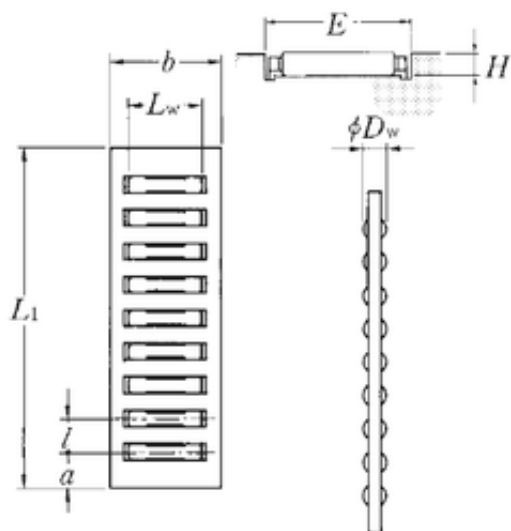

## NTN RF3020/705 needle roller bearings

Bearing No. RF3020/705

I	6 mm
a	4,5 mm
b	20 mm
Dw	3 mm
E	20,4 mm
H	2,7 mm
L1	705 mm
Lw	13,8 mm
Weight	0,015 Kg
Basic dynamic load rating (C)	34 kN
Category	Bearings
Inventory	0.0
Manufacturer Name	NTN
Minimum Buy Quantity	N/A
Weight / Kilogram	0.109
Product Group	M06110