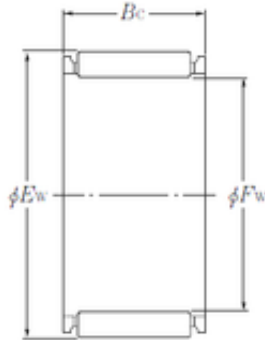

## NTN KMJ22 × 29 × 16 needle roller bearings

Bearing No. KMJ22 × 29 × 16

|                               |             |
|-------------------------------|-------------|
| Bore Diameter                 | 22 mm       |
| Outer Diameter                | 29 mm       |
| Fw                            | 22 mm       |
| Ew                            | 29 mm       |
| Bc                            | 16 mm       |
| Weight                        | 0.0220 Kg   |
| Basic dynamic load rating (C) | 18,7 kN     |
| Basic static load rating (C0) | 22,7 kN     |
| (Grease) Lubrication Speed    | 12000 r/min |

KMJ22 × 29 × 16 Bearing 2D drawings and 3D CAD models