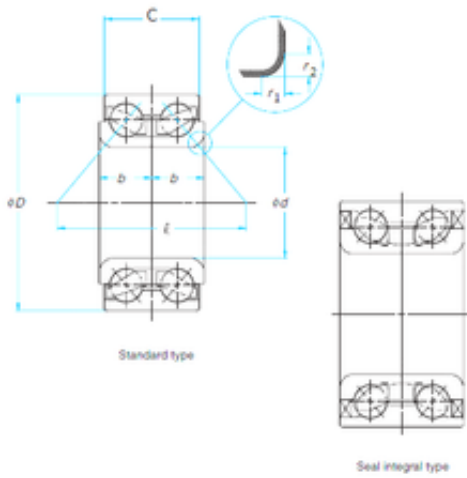

# NACHI BEARINGS TRAINING INDUSTRY

42 mm x 75 mm x 37 mm SKF 309245B angular contact ball bearings

Bearing No. 309245B

Size	42x75x37 mm
Bore Diameter	42 mm
Outer Diameter	75 mm
Width	37 mm
d	42 mm
D	75 mm
B	37 mm

309245B Bearing 2D drawings and 3D CAD models