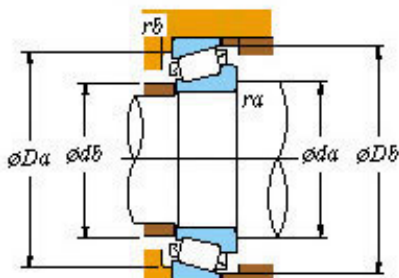

NACHI BEARINGS TRAINING INDUSTRY

■ Mounting dimensions

Lm11949/10 Bearing 2D drawings and 3D CAD models

Koyo Roller Bearing Lm11949/10 Lm11749/10
 L44649/10 11749/10 11949/10 44649/10 69349/10
 12649/10 L68149/10 Koyo Wheel Bearing for KIA
 Pride

Bearing No. LM11949/10

Bearing No.	LM11949/10
d	19.05
D	45.237
T	15.494
B	16.637
r(min)	1.2
r1(min)	1.2
Cr	36.8
C0r	30.1
Cu	4.25
Grease lub.	9400
Oil lub.	13000
C	12.065
a	10.0 mm
da	25.0
db	23.5
Da	39.5
Db	41.5
ra(max)	1.2
rb(max)	1.2
e	0.30
Y1	2.00
Y0	1.10
(Refer.)Mass(kg)	0.124