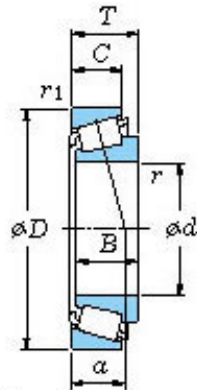

NACHI BEARINGS TRAINING INDUSTRY

■ Mounting dimensions

Lm11949/10 Bearing 2D drawings and 3D CAD models

Koyo Roller Bearing Lm11949/10 Lm11749/10
 L44649/10 11749/10 11949/10 44649/10 69349/10
 12649/10 L68149/10 Koyo Wheel Bearing for KIA
 Pride

Bearing No. LM11949/10

Bearing No.	LM11949/10
d	19.05
D	45.237
T	15.494
B	16.637
r(min)	1.2
r1(min)	1.2
Cr	36.8
C0r	30.1
Cu	4.25
Grease lub.	9400
Oil lub.	13000
C	12.065
a	10.0 mm
da	25.0
db	23.5
Da	39.5
Db	41.5
ra(max)	1.2
rb(max)	1.2
e	0.30
Y1	2.00
Y0	1.10
(Refer.)Mass(kg)	0.124